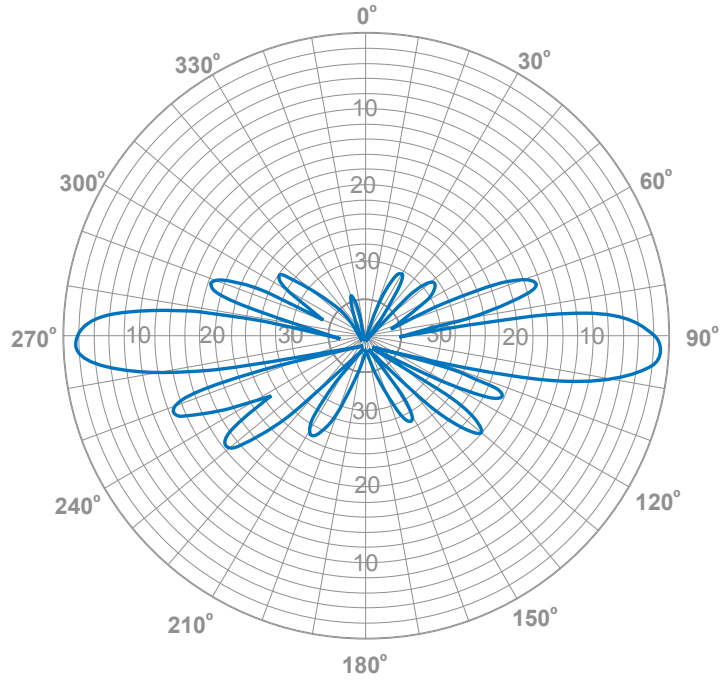

ARUBA AP-ANT-80 OUTDOOR ANTENNA

ELEVATION PLANE - 2450MHZ