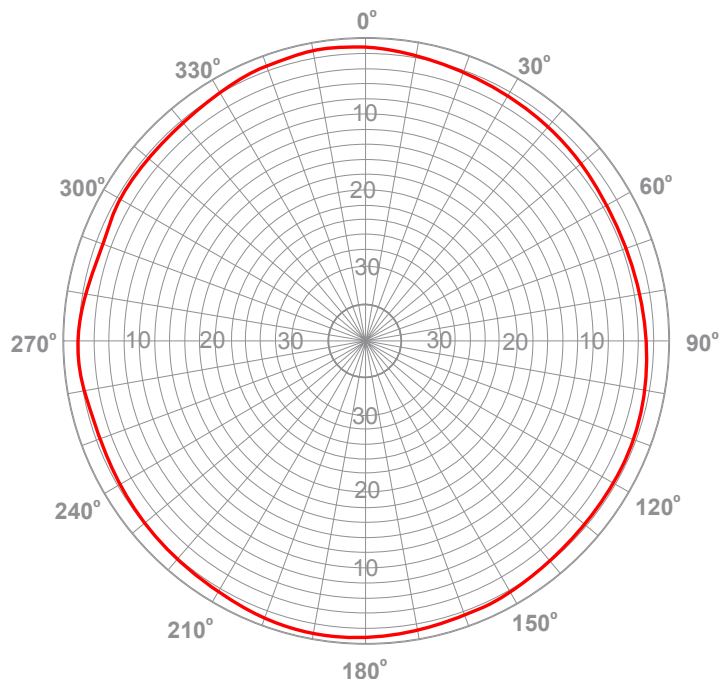

AZIMUTH PLANE - 2450MHZ

WWW.ARUBANETWORKS.COM

1344 Crossman Avenue, Sunnyvale, CA 94089 | Tel. +1 408.227.4500 | Fax. +1 408.227.4550