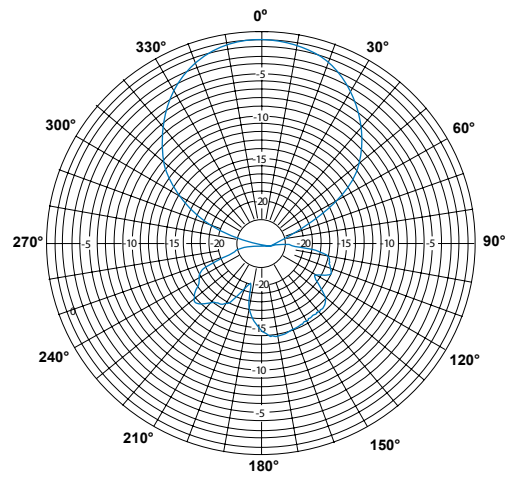

INSTALLATION HARDWARE

- Wall or surface mount with adjustable mount bracket

ELEVATION PLANE - 2450MHZ