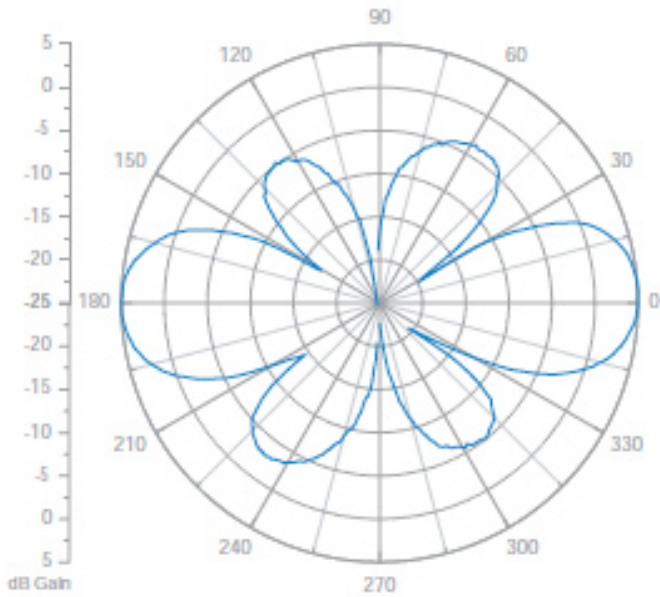

FREQUENCY/GAIN

- 2.4-2.5 GHz (3.8 dBi)
- 4.9-5.875 GHz (5.8 dBi)

POLARIZATION

- Linear, vertical. Omnidirectional patterns at all frequencies with increased gain in mid and upper 5 GHz bands

BEAMWIDTH

- 2.4-2.5 GHz
 - E-Plane: 50 degrees
 - H-Plane: 360 degrees
- 4.9-5.875 GHz
 - E-Plane: 25 degrees
 - H-Plane 360: degrees

IMPEDANCE

- 50 ohms

MAXIMUM INPUT POWER

- 2 watts

VSWR (MINIMUM PERFORMANCE)

- < 2.0:1

DIMENSIONS (INCHES/CENTIMETERS)

- 0.75" (1.9 cm) x 1.54" (3.9 cm) x 5.00" (12.7 cm)

ANTENNA PATTERNS

Elevation Plane – 2450 MHz

Elevation Plane – 5150 MHz

Azimuth Plane – 2450 MHz

Azimuth Plane – 5150 MHz

ANTENNA PATTERNS

Elevation Plane – 5500 MHz

Elevation Plane – 5750 MHz

Azimuth Plane – 5500 MHz

Azimuth Plane – 5750 MHz

www.arubanetworks.com

1344 Crossman Avenue, Sunnyvale, CA 94089

1-866-55-ARUBA | Tel. +1 408.227.4500 | Fax. +1 408.227.4550 | info@arubanetworks.com