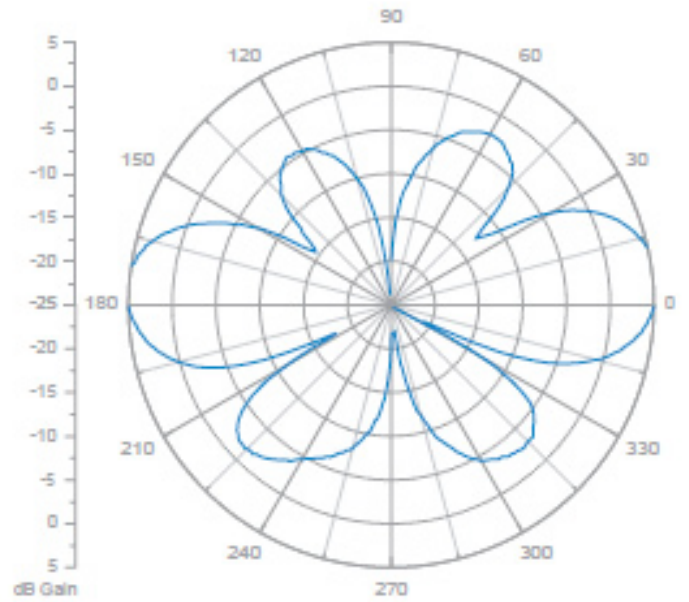

FREQUENCY/GAIN

- 2.4-2.5 GHz (3.8 dBi)
- 4.9-5.875 GHz (5.8 dBi)

POLARIZATION

- Linear, vertical. Omnidirectional patterns at all frequencies with increased gain in mid and upper 5 GHz bands

BEAMWIDTH

- 2.4-2.5 GHz
 - E-Plane: 50 degrees
 - H-Plane: 360 degrees
- 4.9-5.875 GHz
 - E-Plane: 25 degrees
 - H-Plane 360: degrees

IMPEDANCE

- 50 ohms

MAXIMUM INPUT POWER

- 2 watts

VSWR (MINIMUM PERFORMANCE)

- < 2.0:1

DIMENSIONS (INCHES/CENTIMETERS)

- 0.75" (1.9 cm) x 1.54" (3.9 cm) x 5.00" (12.7 cm)

ANTENNA PATTERNS

Elevation Plane – 2450 MHz

Elevation Plane – 5150 MHz

Azimuth Plane – 2450 MHz

Azimuth Plane – 5150 MHz

ANTENNA PATTERNS

Elevation Plane – 5500 MHz

Elevation Plane – 5750 MHz