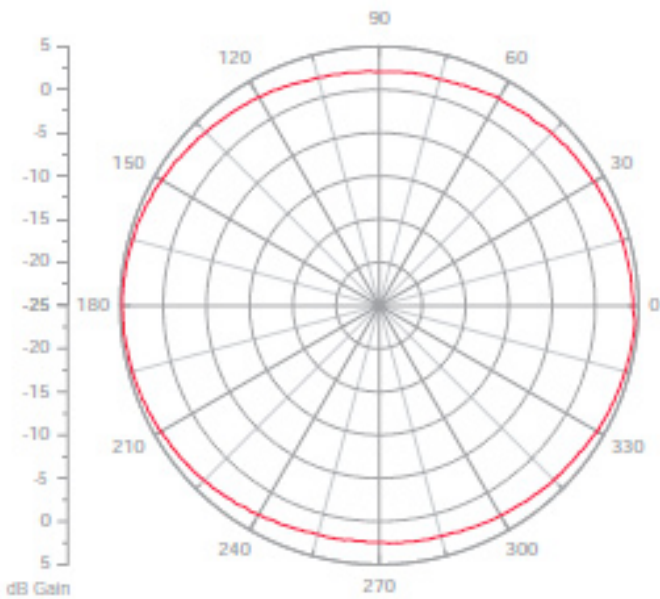

FREQUENCY/GAIN

- 2.4-2.5 GHz (3.8 dBi)
- 4.9-5.875 GHz (5.8 dBi)

POLARIZATION

- Linear, vertical. Omnidirectional patterns at all frequencies with increased gain in mid and upper 5 GHz bands

BEAMWIDTH

- 2.4-2.5 GHz
 - E-Plane: 50 degrees
 - H-Plane: 360 degrees
- 4.9-5.875 GHz
 - E-Plane: 25 degrees
 - H-Plane 360: degrees

IMPEDANCE

- 50 ohms

MAXIMUM INPUT POWER

- 2 watts

VSWR (MINIMUM PERFORMANCE)

- < 2.0:1

DIMENSIONS (INCHES/CENTIMETERS)

- 0.75" (1.9 cm) x 1.54" (3.9 cm) x 5.00" (12.7 cm)

ANTENNA PATTERNS

Elevation Plane – 2450 MHz

Elevation Plane – 5150 MHz

Azimuth Plane – 2450 MHz

Azimuth Plane – 5150 MHz

ANTENNA PATTERNS

Elevation Plane – 5500 MHz

Elevation Plane – 5750 MHz

Azimuth Plane – 5500 MHz

Azimuth Plane – 5750 MHz

www.arubanetworks.com

1344 Crossman Avenue, Sunnyvale, CA 94089

1-866-55-ARUBA | Tel. +1 408.227.4500 | Fax. +1 408.227.4550 | info@arubanetworks.com