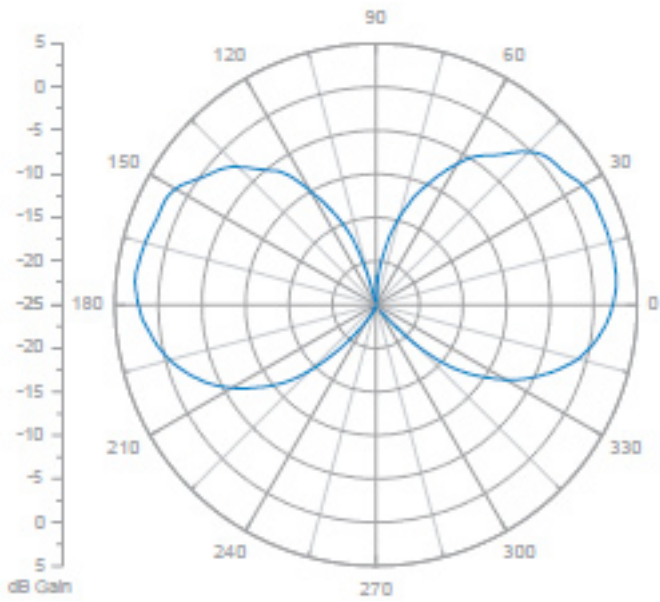

FREQUENCY/GAIN

- 2.4-2.5 GHz (3.8 dBi)
- 4.9-5.875 GHz (5.8 dBi)

POLARIZATION

- Linear, vertical. Omnidirectional patterns at all frequencies with increased gain in mid and upper 5 GHz bands

BEAMWIDTH

- 2.4-2.5 GHz
 - E-Plane: 50 degrees
 - H-Plane: 360 degrees
- 4.9-5.875 GHz
 - E-Plane: 25 degrees
 - H-Plane 360: degrees

IMPEDANCE

- 50 ohms

MAXIMUM INPUT POWER

- 2 watts

VSWR (MINIMUM PERFORMANCE)

- < 2.0:1

DIMENSIONS (INCHES/CENTIMETERS)

- 0.75" (1.9 cm) x 1.54" (3.9 cm) x 5.00" (12.7 cm)

ANTENNA PATTERNS

Elevation Plane – 2450 MHz

Elevation Plane – 5150 MHz

Azimuth Plane – 2450 MHz

Azimuth Plane – 5150 MHz

ANTENNA PATTERNS

Elevation Plane – 5500 MHz

Elevation Plane – 5750 MHz