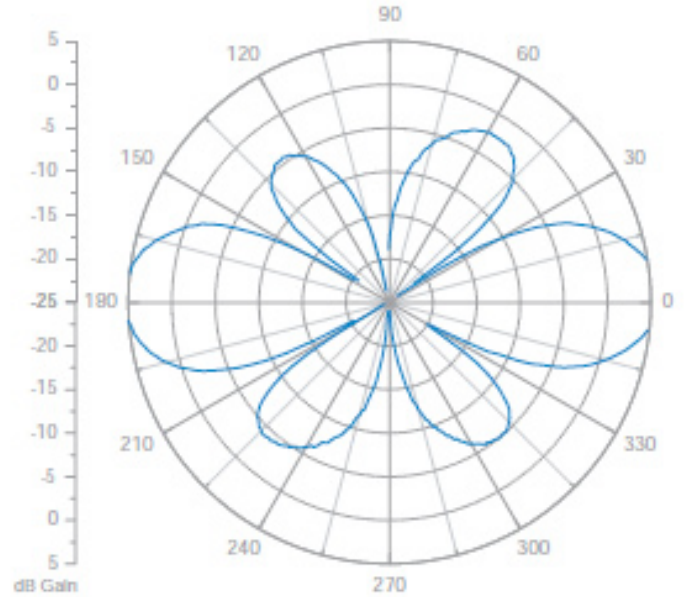

FREQUENCY/GAIN

- 2.4-2.5 GHz (3.8 dBi)
- 4.9-5.875 GHz (5.8 dBi)

POLARIZATION

- Linear, vertical. Omnidirectional patterns at all frequencies with increased gain in mid and upper 5 GHz bands

BEAMWIDTH

- 2.4-2.5 GHz
 - E-Plane: 50 degrees
 - H-Plane: 360 degrees
- 4.9-5.875 GHz
 - E-Plane: 25 degrees
 - H-Plane 360: degrees

IMPEDANCE

- 50 ohms

MAXIMUM INPUT POWER

- 2 watts

VSWR (MINIMUM PERFORMANCE)

- < 2.0:1

DIMENSIONS (INCHES/CENTIMETERS)

- 0.75" (1.9 cm) x 1.54" (3.9 cm) x 5.00" (12.7 cm)

ANTENNA PATTERNS

Elevation Plane – 2450 MHz

Elevation Plane – 5150 MHz

Azimuth Plane – 2450 MHz

Azimuth Plane – 5150 MHz

ANTENNA PATTERNS

Elevation Plane – 5500 MHz

Elevation Plane – 5750 MHz

Azimuth Plane – 5500 MHz

Azimuth Plane – 5750 MHz

www.arubanetworks.com

1344 Crossman Avenue, Sunnyvale, CA 94089

1-866-55-ARUBA | Tel. +1 408.227.4500 | Fax. +1 408.227.4550 | info@arubanetworks.com