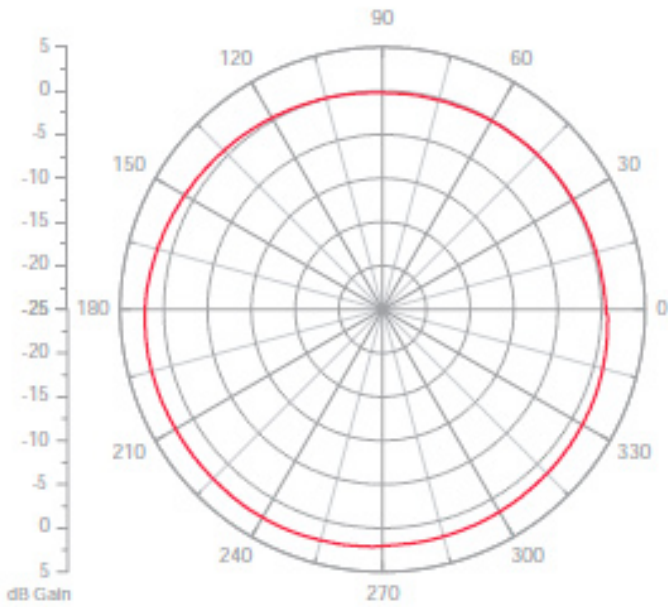

FREQUENCY/GAIN

- 2.4-2.5 GHz (3.8 dBi)
- 4.9-5.875 GHz (5.8 dBi)

POLARIZATION

- Linear, vertical. Omnidirectional patterns at all frequencies with increased gain in mid and upper 5 GHz bands

BEAMWIDTH

- 2.4-2.5 GHz
 - E-Plane: 50 degrees
 - H-Plane: 360 degrees
- 4.9-5.875 GHz
 - E-Plane: 25 degrees
 - H-Plane 360: degrees

IMPEDANCE

- 50 ohms

MAXIMUM INPUT POWER

- 2 watts

VSWR (MINIMUM PERFORMANCE)

- < 2.0:1

DIMENSIONS (INCHES/CENTIMETERS)

- 0.75" (1.9 cm) x 1.54" (3.9 cm) x 5.00" (12.7 cm)

ANTENNA PATTERNS

Elevation Plane – 2450 MHz

Elevation Plane – 5150 MHz

Azimuth Plane – 2450 MHz

Azimuth Plane – 5150 MHz

ANTENNA PATTERNS

Elevation Plane – 5500 MHz

Elevation Plane – 5750 MHz