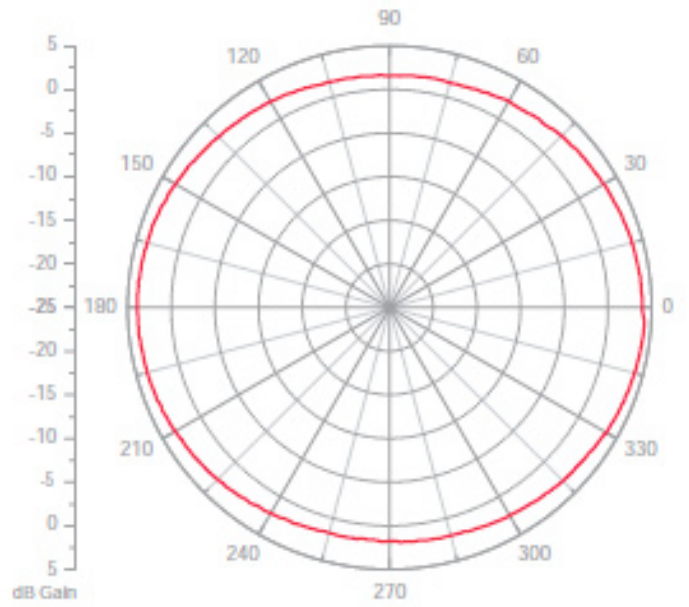

FREQUENCY/GAIN

- 2.4-2.5 GHz (3.8 dBi)
- 4.9-5.875 GHz (5.8 dBi)

POLARIZATION

- Linear, vertical. Omnidirectional patterns at all frequencies with increased gain in mid and upper 5 GHz bands

BEAMWIDTH

- 2.4-2.5 GHz
 - E-Plane: 50 degrees
 - H-Plane: 360 degrees
- 4.9-5.875 GHz
 - E-Plane: 25 degrees
 - H-Plane 360: degrees

IMPEDANCE

- 50 ohms

MAXIMUM INPUT POWER

- 2 watts

VSWR (MINIMUM PERFORMANCE)

- < 2.0:1

DIMENSIONS (INCHES/CENTIMETERS)

- 0.75" (1.9 cm) x 1.54" (3.9 cm) x 5.00" (12.7 cm)

ANTENNA PATTERNS

Elevation Plane – 2450 MHz

Elevation Plane – 5150 MHz

Azimuth Plane – 2450 MHz

Azimuth Plane – 5150 MHz

ANTENNA PATTERNS

Elevation Plane – 5500 MHz

Elevation Plane – 5750 MHz

Azimuth Plane – 5500 MHz

Azimuth Plane – 5750 MHz

www.arubanetworks.com

1344 Crossman Avenue, Sunnyvale, CA 94089

1-866-55-ARUBA | Tel. +1 408.227.4500 | Fax. +1 408.227.4550 | info@arubanetworks.com