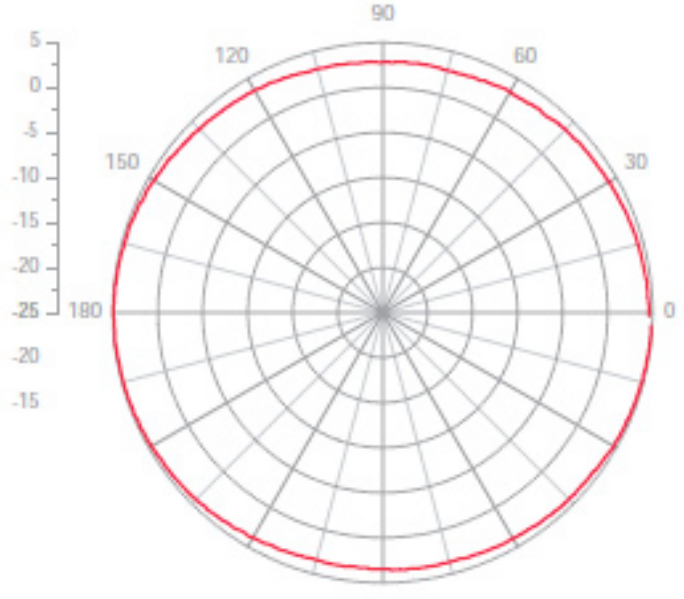

FREQUENCY/GAIN

- 2.4-2.5 GHz (3.8 dBi)
- 4.9-5.875 GHz (5.8 dBi)

POLARIZATION

- Linear, vertical. Omnidirectional patterns at all frequencies with increased gain in mid and upper 5 GHz bands

BEAMWIDTH

- 2.4-2.5 GHz
 - E-Plane: 50 degrees
 - H-Plane: 360 degrees
- 4.9-5.875 GHz
 - E-Plane: 25 degrees
 - H-Plane 360: degrees

IMPEDANCE

- 50 ohms

MAXIMUM INPUT POWER

- 2 watts

VSWR (MINIMUM PERFORMANCE)

- < 2.0:1

DIMENSIONS (INCHES/CENTIMETERS)

- 0.75" (1.9 cm) x 1.54" (3.9 cm) x 5.00" (12.7 cm)

ANTENNA PATTERNS

Elevation Plane – 2450 MHz

Elevation Plane – 5150 MHz

Azimuth Plane – 2450 MHz

Azimuth Plane – 5150 MHz

ANTENNA PATTERNS

Elevation Plane – 5500 MHz

Elevation Plane – 5750 MHz

Azimuth Plane – 5500 MHz

Azimuth Plane – 5750 MHz

www.arubanetworks.com

1344 Crossman Avenue, Sunnyvale, CA 94089

1-866-55-ARUBA | Tel. +1 408.227.4500 | Fax. +1 408.227.4550 | info@arubanetworks.com