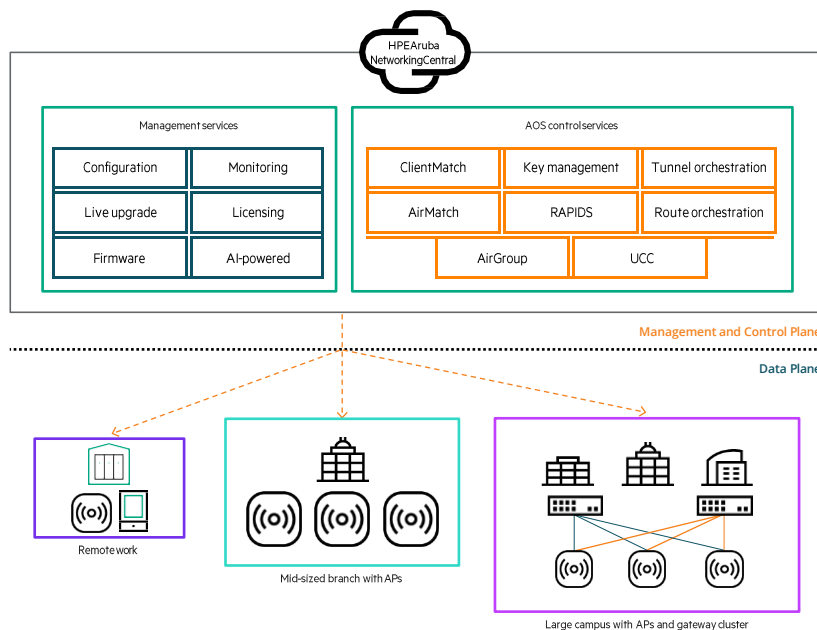

Distributed AOS-10 supports APs and optional gateways