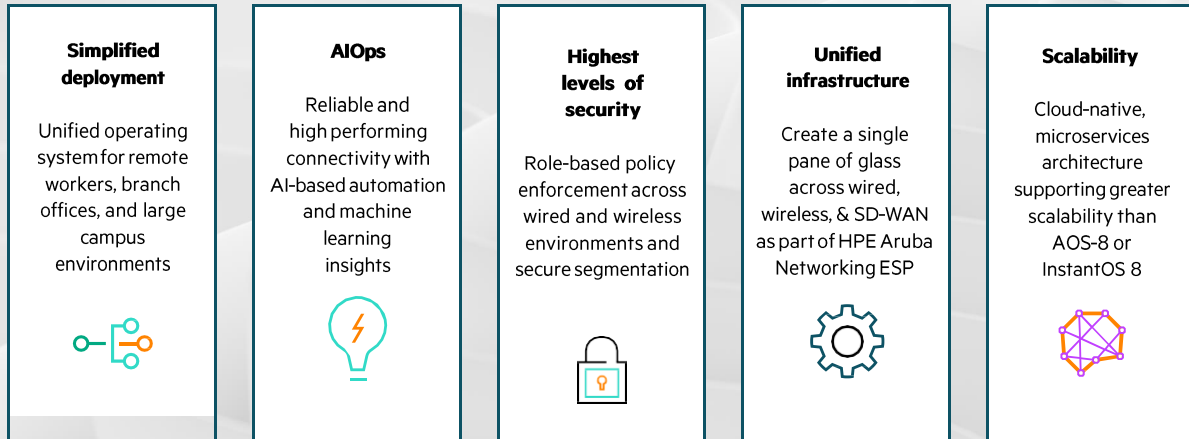

Unlock more scale, security and AI-powered optimization

HPE Aruba Networking Wireless Operating System AOS-10 and HPE Aruba Networking Central can bring operational enhancements on every level to organizations: